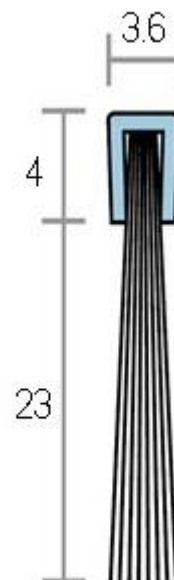

DOOR BOTTOM BRUSH STRIPS

ALUMINIUM CARRIER COLOURS	-	WHITE, BEIGE, BROWN, SILVER, BLACK
BRUSH MATERIAL	-	100% VIRGIN PP/NYLON MONOFILAMENT
STANDARD LENGTH	-	1 TO 3 METERS
PACKING	-	100 PCS / CARTON