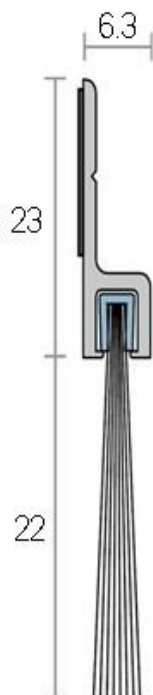

DOOR BOTTOM BRUSH STRIPS

ALUMINIUM CARRIER COLOURS	-	WHITE, BEIGE, BROWN, SILVER, BLACK
BRUSH MATERIAL	-	100% VIRGIN PP/NYLON MONOFILAMENT
STANDARD LENGTH	-	1 TO 3 METERS
PACKING	-	100 PCS / CARTON